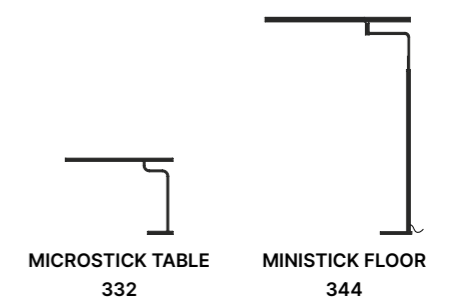

LAMP FINISH OPTIONS  
FINITURE LAMPADA

Matt White

Black Goffratino

DETAILS  
DETTAGLI

±170° rotation

±45° rotation

Touch dimmer function

Ministick collection