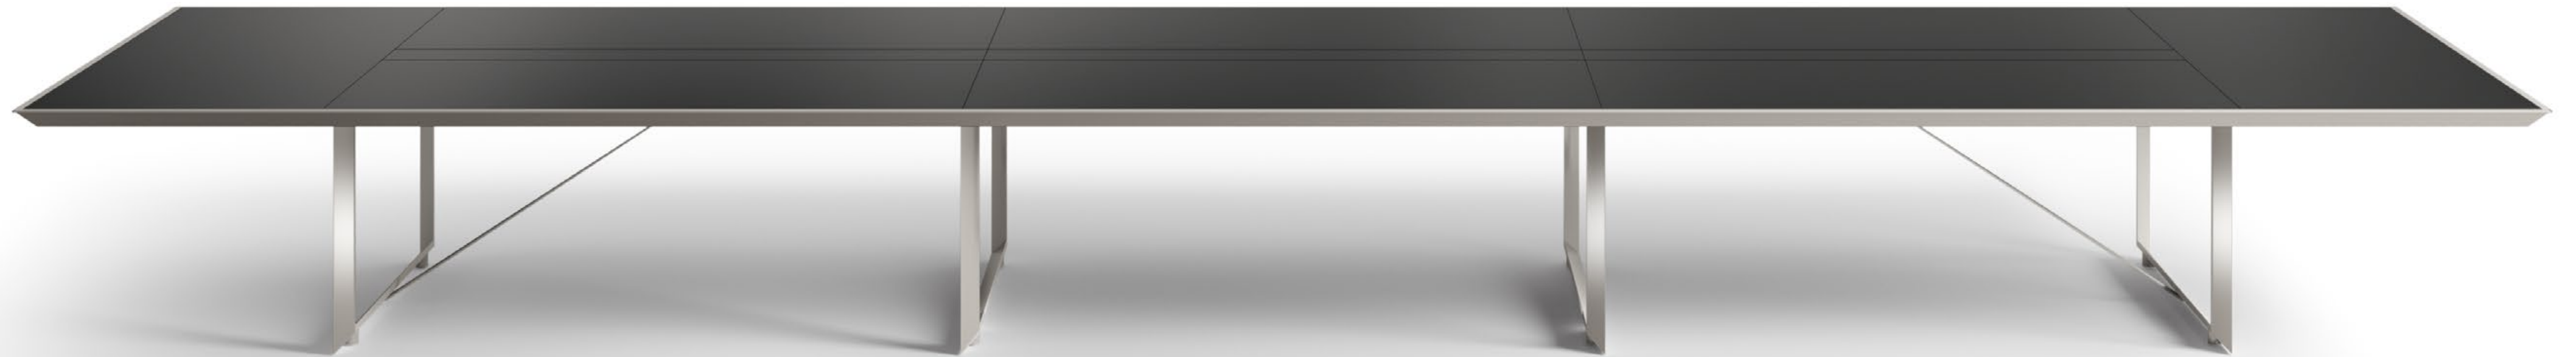

10

Let's open the discussion.
Great! With eighteen people
comfortably seated.

Apriamo la discussione. Grande!
In diciotto seduti confortevolmente come a casa.

STRUTTURA / FRAME: Alluminio Brill. **PIANO** / TOP: Piombo HM07 Nero / Lead Grey HM07 Black. **MISURA** / SIZE: 560 x 200 cm.