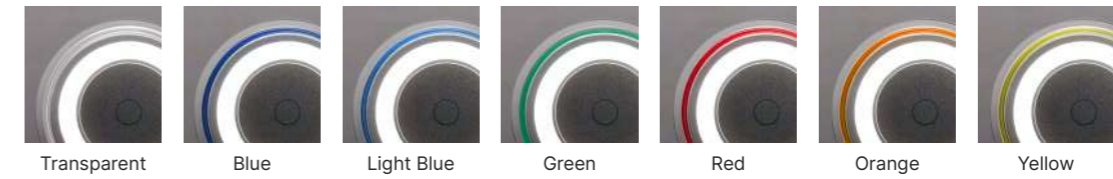

FINISH OPTIONS
FINITURE