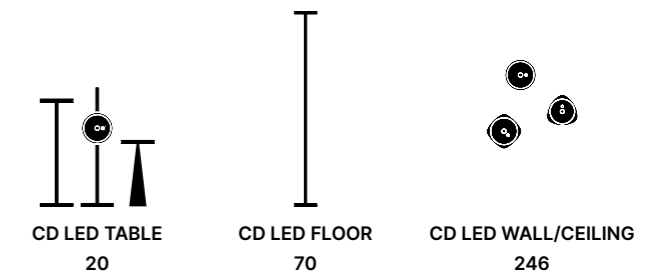

FINISH OPTIONS
FINITURE

FRAME FINISH OPTIONS
FINITURE STRUTTURA

Black Goffratino

CD Led collection

**Intense constellations.
Refined and shaded wall
lighting: CD Led in the appliqué
version is available in numerous
colours and three shapes,
modulable in single or multiple
compositions that are always
new and surprising.**