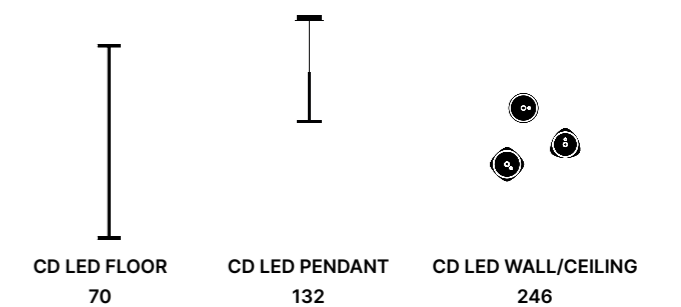

3W LED
 110-240V
 2700K
 CRI90
 Touch dimm

CE IP20 [Square icon] [LED icon] [MacAdam Step 3 icon]

FINISH OPTIONS
 FINITURE

FRAME FINISH OPTIONS
 FINITURE STRUTTURA

Black Goffratino

CD Led collection

**Luminous arrangements.
Minimalistic design,
customisation possibilities
and adjustable intensity: CD
Led combines contemporary
aesthetics and functionality
to create large dynamic
compositions, ideal for business,
living and hospitality contexts.**