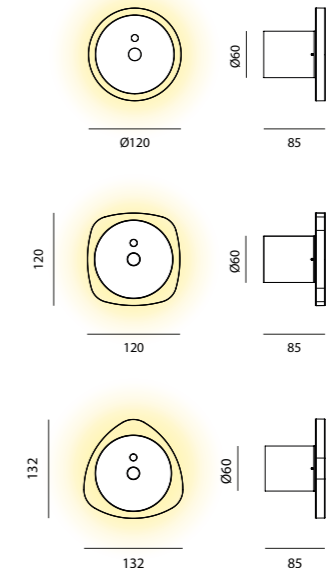

9,5W LED
 220-240V
 2700K
 CRI90
 ON-OFF | T/fase

CE IP20 MacAdam Step 3

FINISH OPTIONS
 FINITURE

FRAME FINISH OPTIONS
 FINITURE STRUTTURA

Black Goffratino

CD Led collection