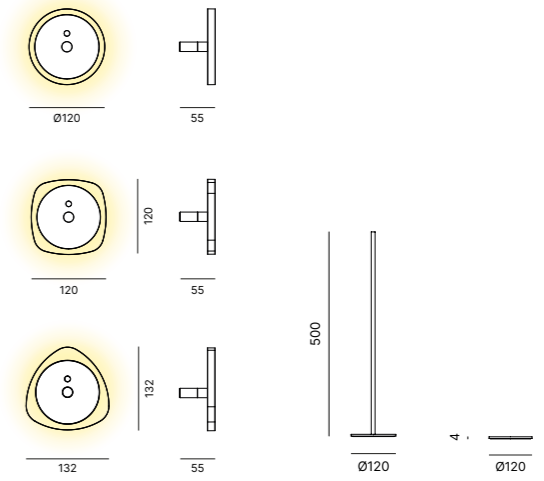

Table lamp

CD LED

Polycarbonate lamp diffuser with transparent or colored PMMA ring, powder coated metal frame.
Diffusore in policarbonato con anello in PMMA trasparente o colorato, struttura in metallo verniciato.

9,5W LED
110-240V
2700K
CRI90
Gesture dimm

CE IP20 LED 24V 1020lm MacAdam Step 3