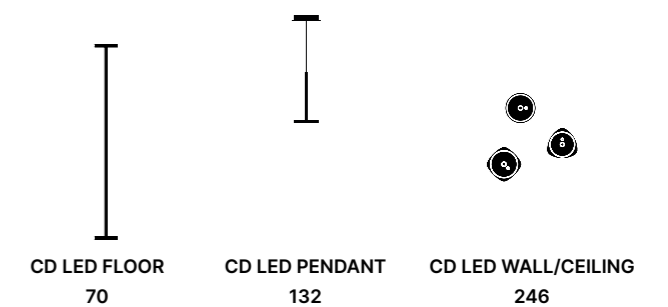

9,5W LED
 110-240V
 2700K
 CRI90
 Gesture dimm

CE IP20   24V 1020lm  MacAdam Step 3

FINISH OPTIONS
 FINITURE

FRAME FINISH OPTIONS
 FINITURE STRUTTURA

Black Goffratino

CD Led collection

Table lamp

CD LED