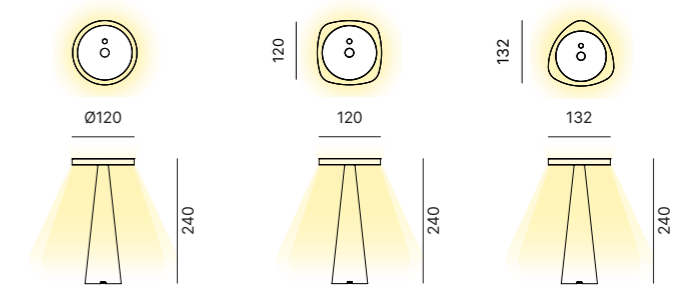

Table lamp

CD LED

Polycarbonate lamp diffuser with transparent or colored PMMA ring, powder coated metal frame.
Diffusore in policarbonato con anello in PMMA trasparente o colorato, struttura in metallo verniciato.

3W LED
110-240V
2700K
CRI90
Touch dimm