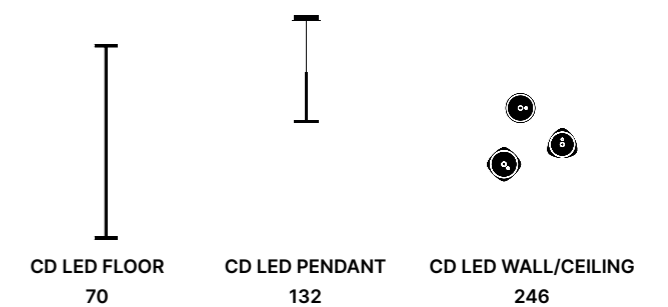

CE IP20 LED 24V 1020lm MacAdam Step 3

FINISH OPTIONS
 FINITURE

FRAME FINISH OPTIONS
 FINITURE STRUTTURA

Black Goffratino

CD Led collection

Table lamp

CD LED

Polycarbonate lamp diffuser with transparent or colored PMMA ring, powder coated metal frame.
 Diffusore in policarbonato con anello in PMMA trasparente o colorato, struttura in metallo verniciato.