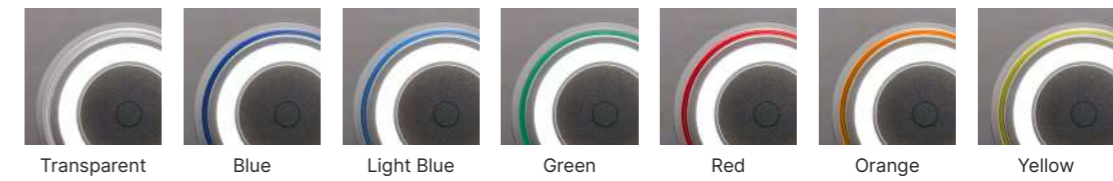

FINISH OPTIONS
FINITURE