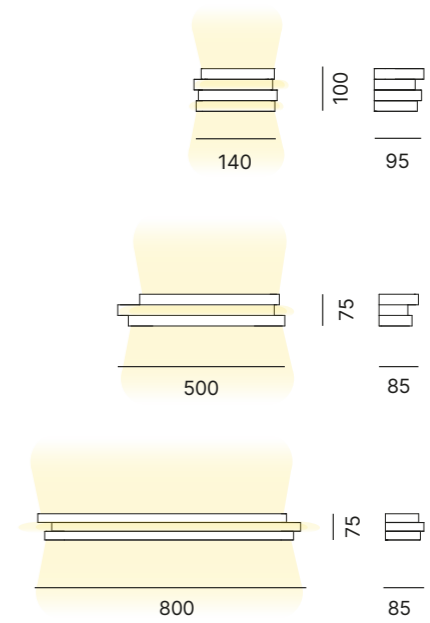

Wall lamp

Wall lamp in powder coated aluminium.

Matt methacrylate diffuser.

Lampada a parete in alluminio verniciato. Diffusore in metacrilato opalino.

Escape Cube	Escape 50	Escape 80
8,7W LED	11,3W LED	22,6W LED
800 lm	1440 lm	2880 lm
220-240V	220-240V	220-240V
2700K	2700K	2700K
CRI80	CRI80	CRI80
T/fase	On/Off | DALI/ Push dimm	On/Off | DALI/ Push dimm

CE IP20 MacAdam Step 3