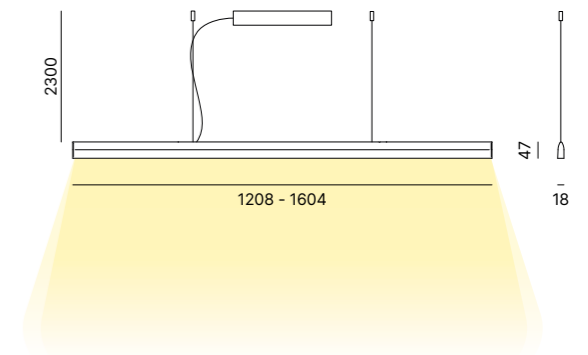

PENDANT LAMPS

Pendant lamp

FLY

Pendant lamp in powder coated aluminium.  
Lampada a sospensione in alluminio verniciato.

Fly 120	Fly 160
28W LED	38W LED
2400 lm	3200 lm
3000K	3000K
CRI90	CRI90
ON-OFF	ON-OFF