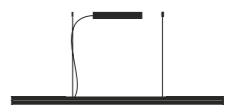

FLY floor lamp | Matt White

Floor lamp

FLY

Floor lamp in powder coated aluminium.
Lampada da terra in alluminio verniciato.

Fly 8	Fly 12	Fly 16
70W LED	91W LED	130W LED
8400 lm	11400 lm	16400 lm
110-240V	110-240V	110-240V
3000K	3000K	3000K
CRI90	CRI90	CRI90
Touch Dimm	Touch Dimm	Touch Dimm

CE IP20 24V MacAdam Step 3

LAMP FINISH OPTIONS
FINITURE LAMPADA

DETAILS
DETTAGLI

Fly collection