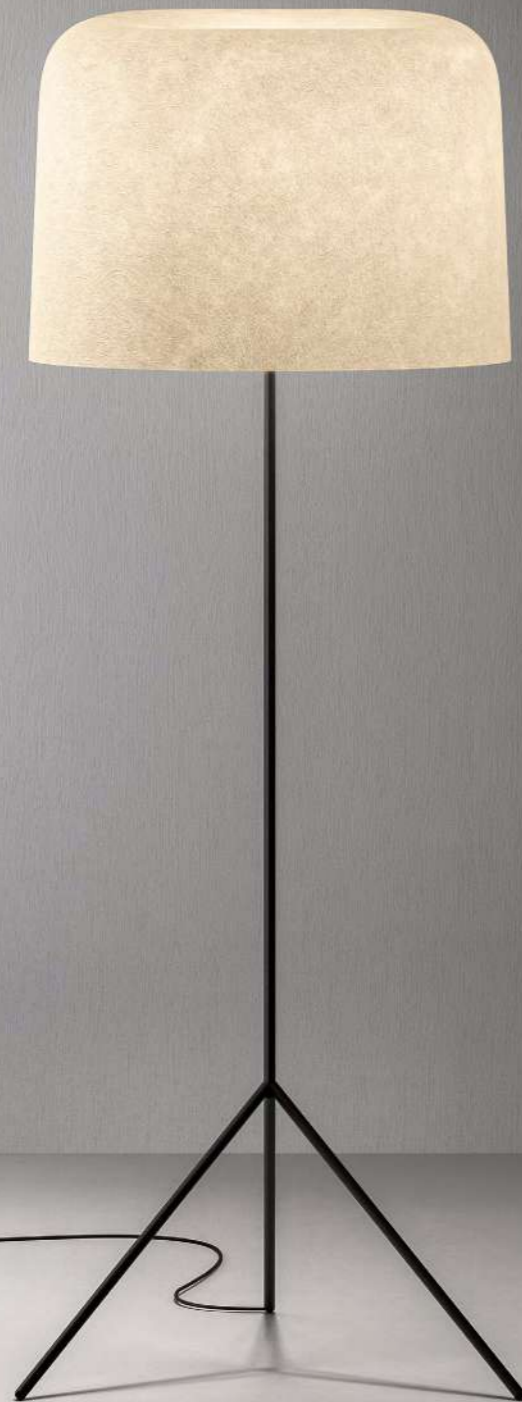

90

91

OLA floor lamp | Black Goffratino frame and White fibreglass shade
AGIO armchair | E04/475 fabric and Chrome frame
ARTE sofa | D04/384 fabric and Chrome legs
MONTREAL metal pot | Bronze

Floor lamp

OLA

Floor lamp with fibreglass shade and black powder coated metal frame.

Lampada da terra con paralume in fibra di vetro, stelo in metallo verniciato nero.

MAX 3XE27 60W
220-240V
ON-OFF | Dimmer

CE IP20 

SHADE FINISH OPTIONS FINITURE PARALUME

OLA TABLE
44

OLA MOVE FLOOR
94

OLA PENDANT - 176
OLA FLY PENDANT - 182

OLA SLIM WALL/CEILING
264

OLA MOVE

designed by Enrico Franzolini

**Stylish movement.
Warm, inviting and diffused
lighting. Ola Move is the floor
lamp available in five colours,
for furnishing professional
and residential interiors. It can
be moved anywhere thanks to
the practical metal handle.**

Movimento di stile.

Illuminazione calda, accogliente e diffusa: Ola Move è la lampada da terra disponibile in cinque colori per arredare ambienti professionali e residenziali. Si trasporta ovunque grazie alla pratica maniglia in metallo.