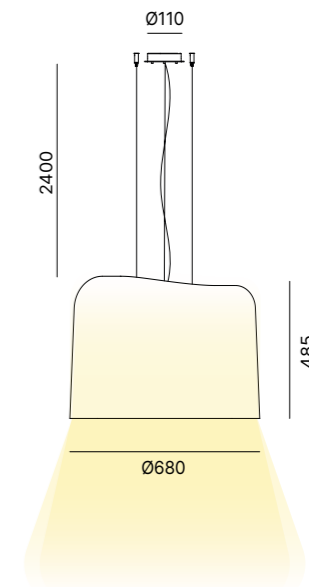

Pendant lamp

Pendant lamp with fibreglass shade.
Lampada a sospensione con paralume in fibra di vetro.

MAX 3XE27 60W
220-240V
T/fase

CE IP20