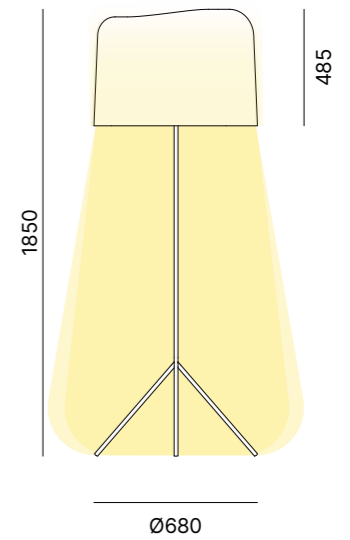

90

91

OLA floor lamp | Black Goffratino frame and White fibreglass shade
AGIO armchair | E04/475 fabric and Chrome frame
ARTE sofa | D04/384 fabric and Chrome legs
MONTREAL metal pot | Bronze

Floor lamp

OLA

Floor lamp with fibreglass shade and black powder coated metal frame.

Lampada da terra con paralume in fibra di vetro, stelo in metallo verniciato nero.

MAX 3XE27 60W
220-240V
ON-OFF | Dimmer

CE IP20 

SHADE FINISH OPTIONS FINITURE PARALUME