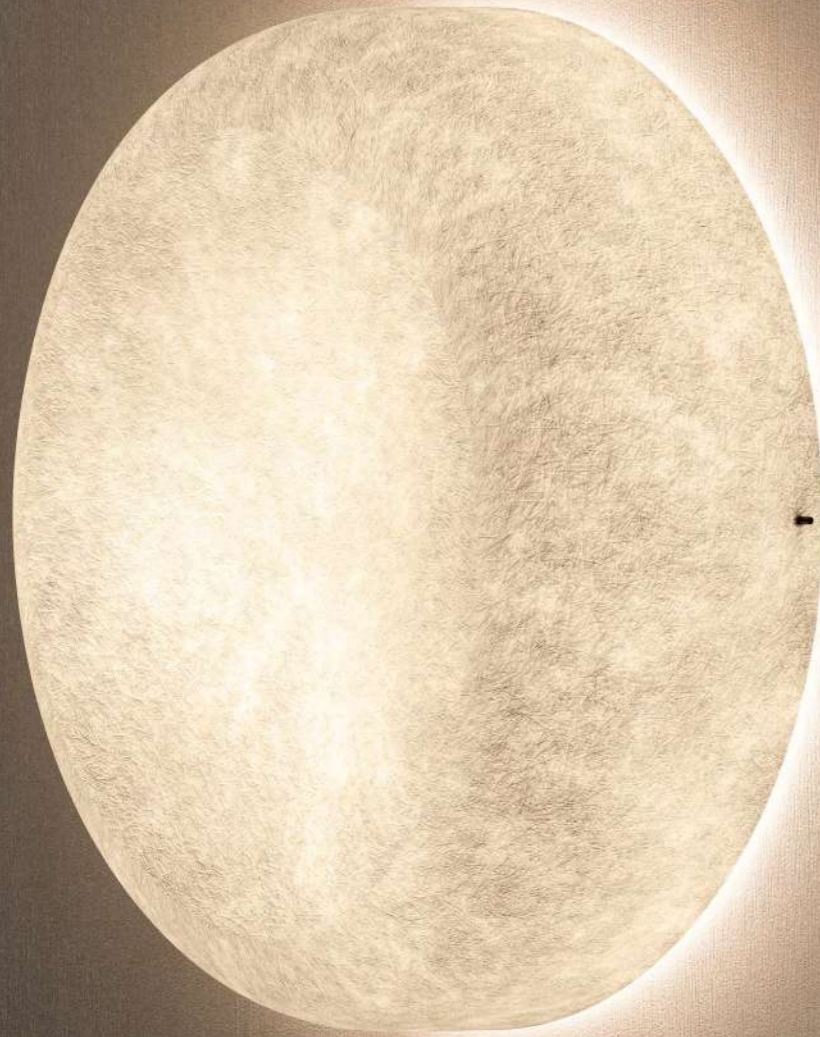

Wall/Ceiling lamp

OLA SLIM

Wall/Ceiling lamp with fibreglass shade.
Lampada a parete/soffitto con paralume in fibra di vetro.

MAX 3XE27 60W
220-240V
T/fase

CE IP20 ⚡