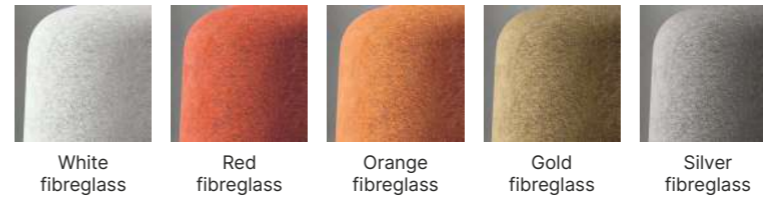

SHADE FINISH OPTIONS
FINITURE PARALUME

White fibreglass   Red fibreglass   Orange fibreglass   Gold fibreglass   Silver fibreglass