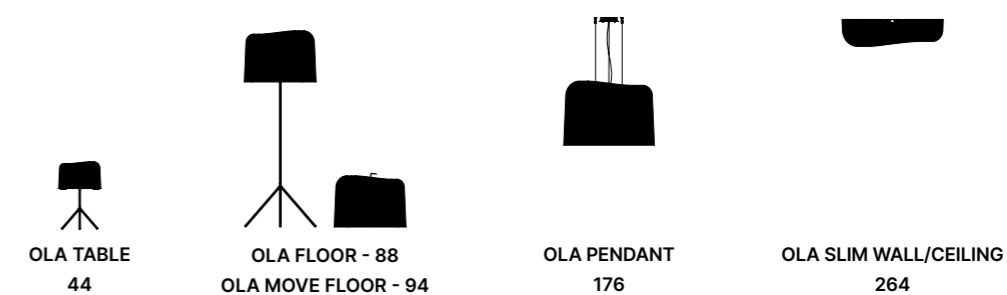

CE IP20 

SHADE FINISH OPTIONS
FINITURE PARALUME

White fibreglass Red fibreglass Orange fibreglass Gold fibreglass Silver fibreglass

CEILING ROSE
ROSONE

Black goffratino

Ola collection

OLA TABLE 44 OLA FLOOR - 88 OLA MOVE FLOOR - 94 OLA PENDANT 176 OLA SLIM WALL/CEILING 264