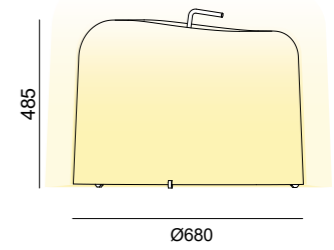

MAX 3XE27 60W
220-240V
ON-OFF | Dimmer

CE IP20 

SHADE FINISH OPTIONS FINITURE PARALUME

White fibreglass

Red fibreglass

Orange fibreglass

Gold fibreglass

Silver fibreglass