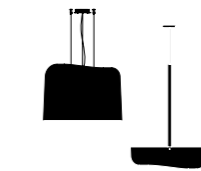

FRAME FINISH OPTIONS FINITURE STRUTTURA

Black Goffratino

Ola collection

OLA TABLE
44

OLA FLOOR
88

OLA PENDANT - 176
OLA FLY PENDANT - 182

OLA SLIM WALL/CEILING
264

Style evolution.
The result of extensive technological research, the fibreglass lampshade of Ola filters light in a unique way through shapes and colours, for material lighting laden with sensations.