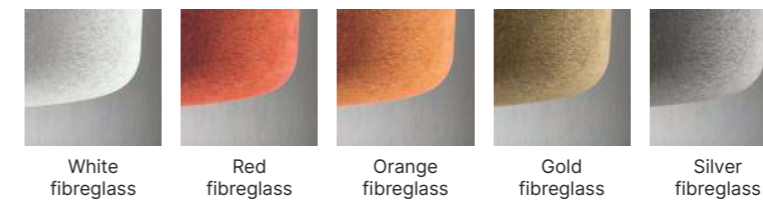

**Dreamy forms.
Ideal for business and
hospitality settings, Ola Fly
reinterprets the tonalities
of light through the colours
of its fibreglass shade and
is available with white, red,
orange, gold and silver
finishings.**

Forme sognanti.
Ideale per ambienti business e hospitality, Ola Fly reinterpreta le
tonalità della luce attraverso i colori del suo paralume in fibra di
vetro, nelle finiture bianco, rosso, arancio, oro e argento.

PENDANT LAMPS

OLA FLY pendant lamp | Gold fibreglass shade and Black Goffratino frame

Pendant lamp

Pendant lamp with fibreglass shade.
Lampada a sospensione con paralume in fibra di vetro.

MAX 3XE27 60W
220-240V
T/fase

CE IP20 

SHADE FINISH OPTIONS
FINITURE PARALUME

White fibreglass Red fibreglass Orange fibreglass Gold fibreglass Silver fibreglass

CEILING ROSE
ROSONE

Black goffratino

Ola collection

OLA TABLE 44 OLA FLOOR - 88 OLA MOVE FLOOR - 94 OLA PENDANT 176 OLA SLIM WALL/CEILING 264