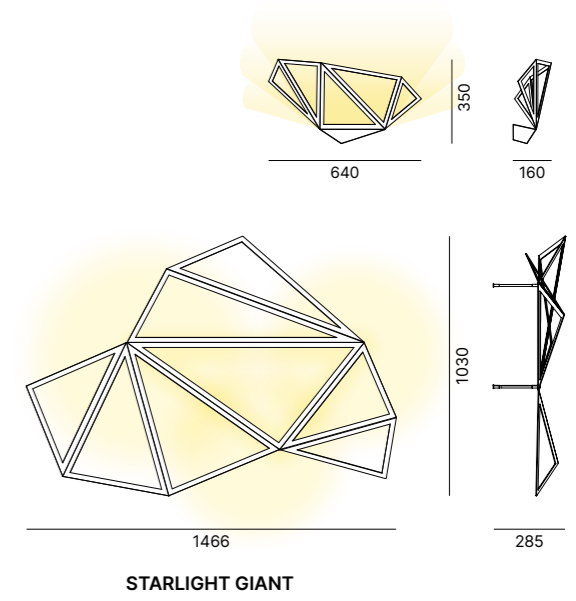

Wall lamp

STARLIGHT

Wall lamp in powder coated aluminium.
Lampada a parete in alluminio verniciato.

Starlight
19W LED
2000 lm
110-240V
2700K
CRI90
ON-OFF

CE IP20

Starlight Giant
50W LED
5400 lm
2700K
CRI90
DALI/Push dimm

CE IP20