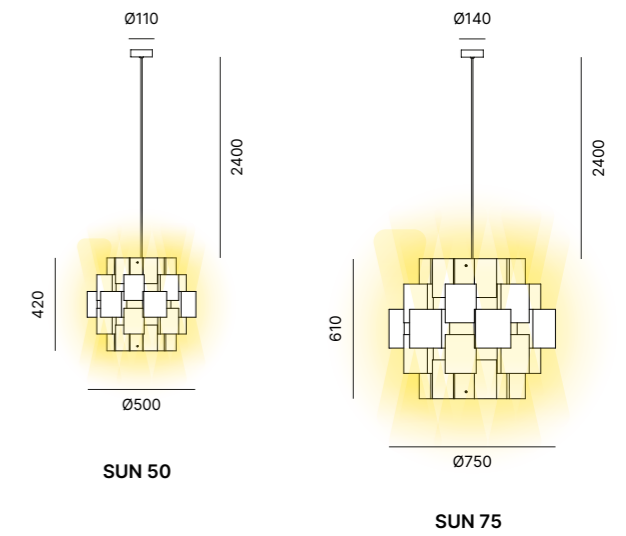

SHADE FINISH OPTIONS
FINITURE PARALUME

CEILING ROSE
ROSONE

Sun collection