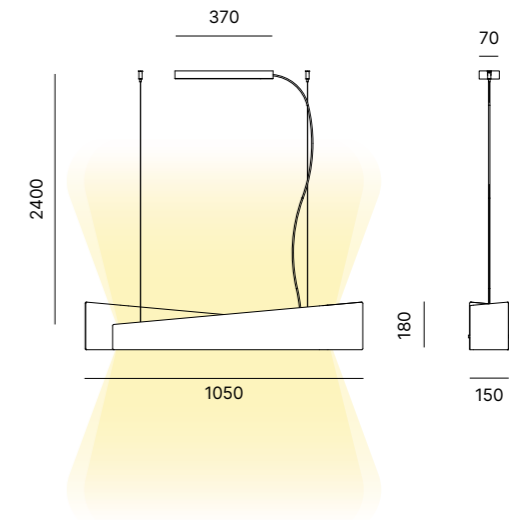

CE IP20 LED 24V 4400lm MacAdam Step 3

LAMP FINISH OPTIONS
 FINITURE LAMPADA

DIFFUSER
 DIFFUSORE