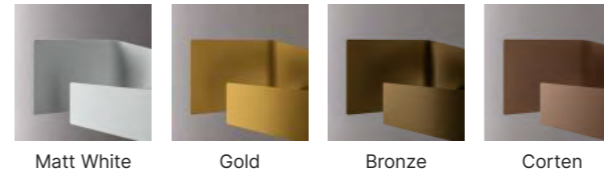

LAMP FINISH OPTIONS
FINITURE LAMPADA